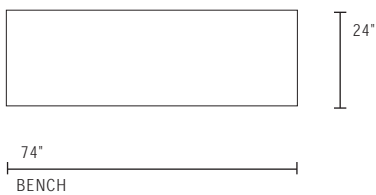

Specifications are subject to change without notice.