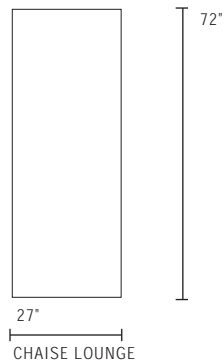

Specifications are subject to change without notice.